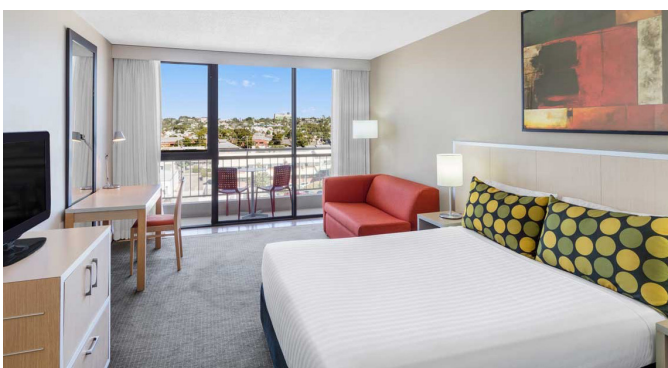

Travelodge Rockhampton

Overlooking the picturesque Fitzroy River and located in the heart of the city Travelodge Hotel Rockhampton offers an outdoor pool, hot tub and a fitness centre. All the rooms of Travelodge Rockhampton come with air conditioning, a balcony, mini refrigerator, tea/coffee making facilities and satellite TV.

travelodge.com.au/hotel/rockhampton | 07 4994 5000 | 86 Victoria Pde